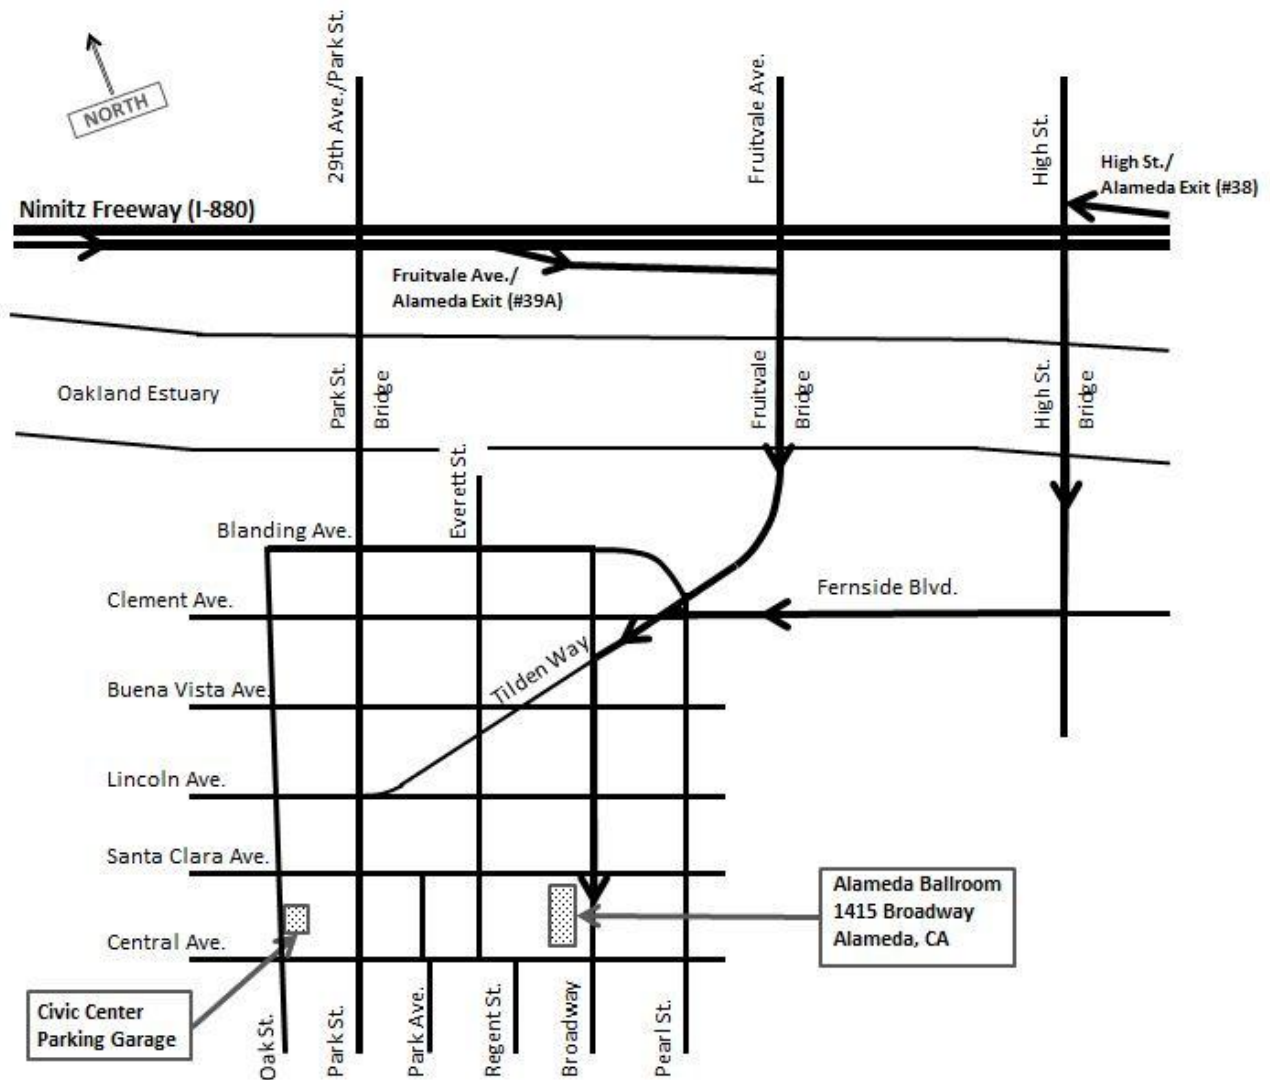

## Driving Directions to Alameda Ballroom

### From I-880 Southbound

Take the Fruitvale Ave./Alameda Exit (#39A)  
 Turn right onto Fruitvale Ave.  
 Go over the Fruitvale Bridge  
 Angle right onto Tilden Way  
 Turn left onto Broadway  
 Alameda Ballroom is on the right

### From I-880 Northbound

Take the High St./Alameda Exit (#38)  
 Turn left onto High St.  
 Go over the High St. Bridge  
 Turn right onto Fernside Blvd.  
 Angle left onto Tilden Way  
 Turn left onto Broadway  
 Alameda Ballroom is on the right